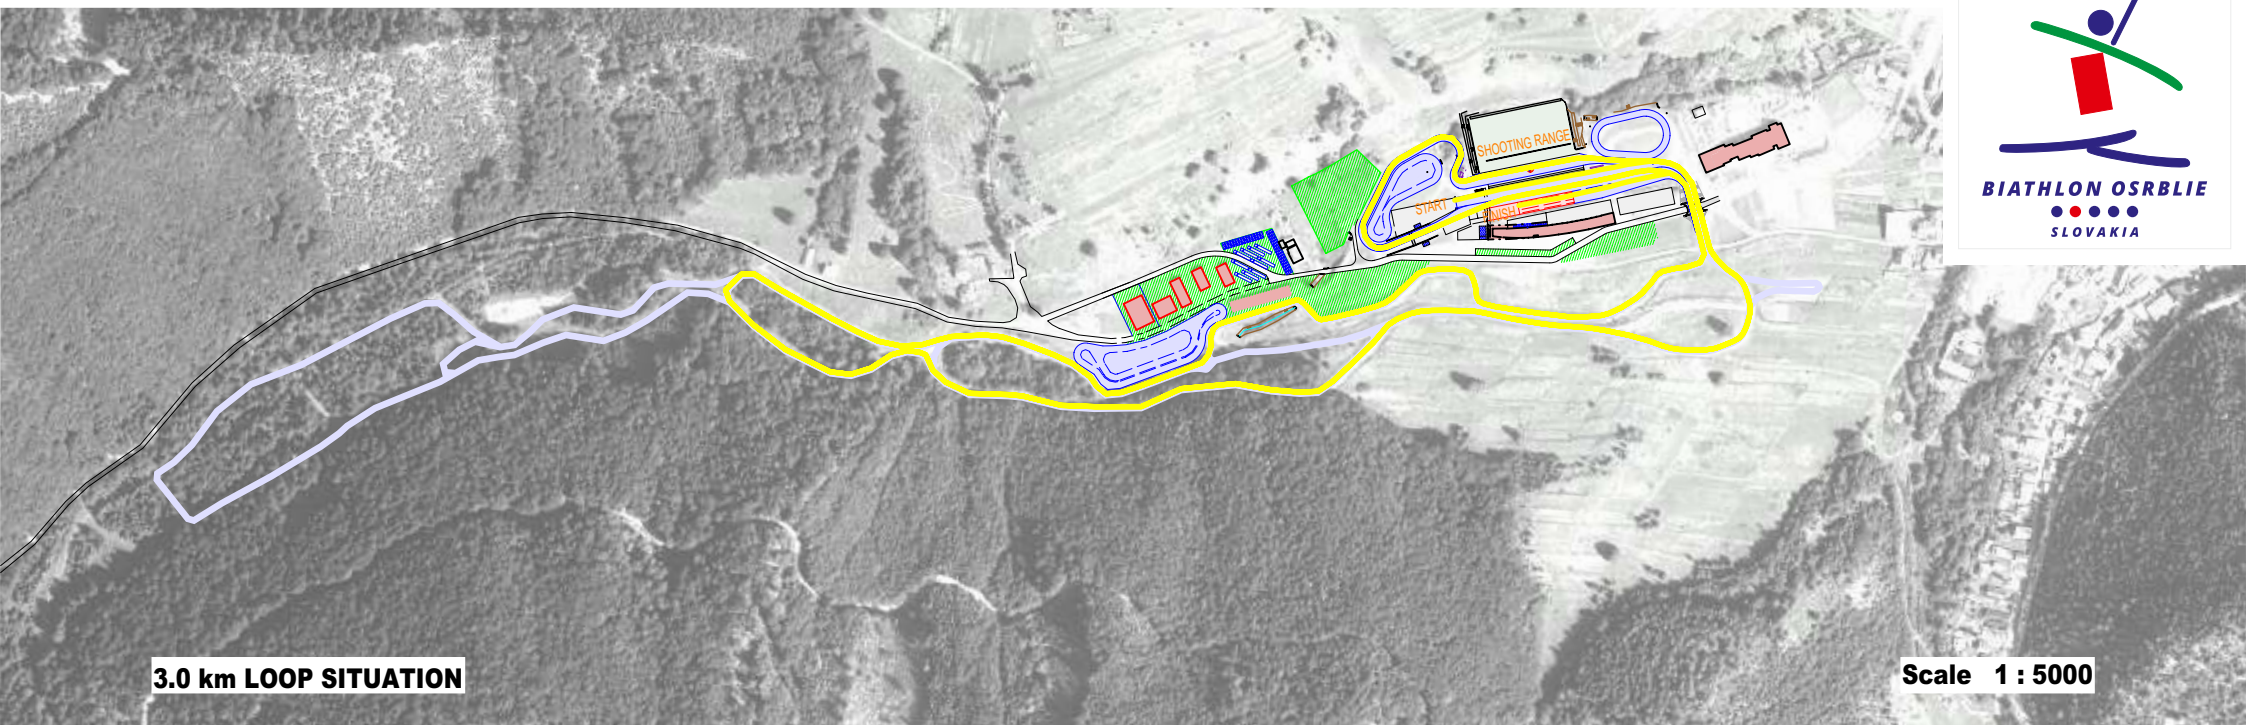

BIATHLON STADIUM OSRBLIE

Map 2 km loop with profiles and specification

2.5 km LOOP PROFILE

SPECIFICATION

7,5 km / 12,5 km	
First Loop	2706 m
Middle Loop	2635 m
Finish Loop	2243 m
Competition distance	12 854 m
Highest Point	638 m
Lowest Point	602 m
Maximum Climb	24 m
Total Climb (loop)	89 m
Total Climb (distance)	445 m

BIATHLON STADIUM OSRBLIE

Map 2,5 km loop with profiles and specification

3.0 km LOOP PROFILE

SPECIFICATION

15 km	
First Loop	3123 m
Middle Loop	3052 m
Finish Loop	2661 m
Competition distance	14 940 m
Highest Point	638 m
Lowest Point	602 m
Maximum Climb	24 m
Total Climb (loop)	96 m
Total Climb (distance)	480 m

BIATHLON STADIUM OSRBLIE

Map 3,0 km loop with profiles and specification

3.3 km LOOP SITUATION

Scale 1 : 5000

3.3 km LOOP PROFILE

SPECIFICATION

10 km	
First Loop	3649 m
Middle Loop	3608 m
Finish Loop	3216 m
Competition distance	10 473m
Highest Point	649 m
Lowest Point	602 m
Maximum Climb	24 m
Total Climb (loop)	126 m
Total Climb (distance)	378 m

BIATHLON STADIUM OSRBLIE

Map 3,3 km loop with profiles and specification