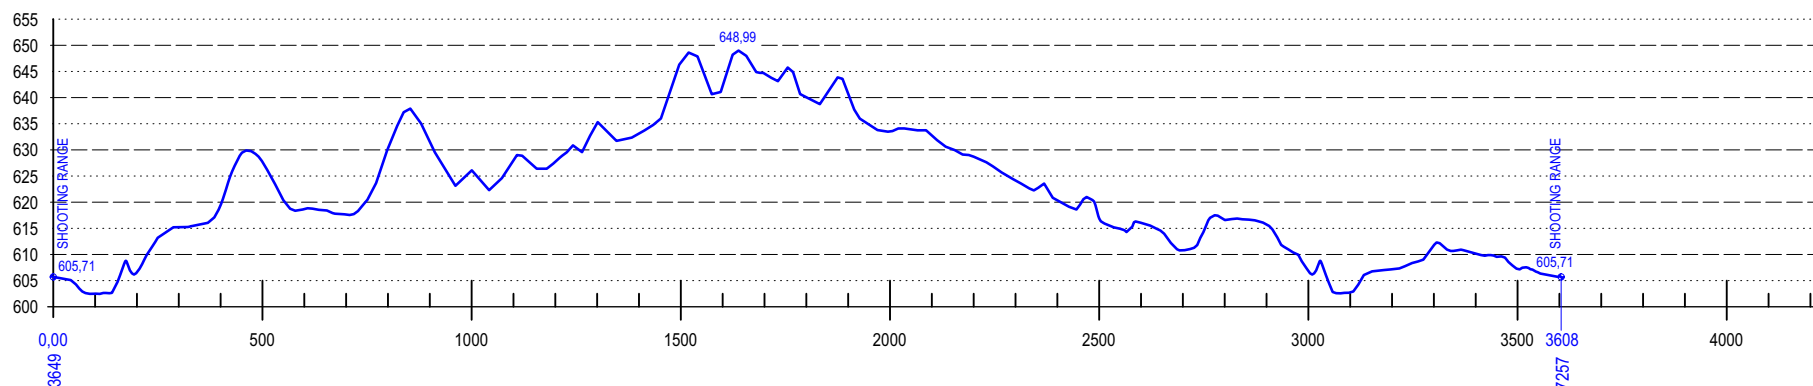

BIATHLON STADIUM OSRBLIE

Map 2 km loop with profiles and specification

2.5 km LOOP PROFILE

SPECIFICATION

7,5 km / 12,5 km	
First Loop	2706 m
Middle Loop	2635 m
Finish Loop	2243 m
Competition distance	12 854 m
Highest Point	638 m
Lowest Point	602 m
Maximum Climb	24 m
Total Climb (loop)	89 m
Total Climb (distance)	445 m

BIATHLON STADIUM OSRBLIE

Map 2,5 km loop with profiles and specification

3.0 km LOOP PROFILE

SPECIFICATION

15 km	
First Loop	3123 m
Middle Loop	3052 m
Finish Loop	2661 m
Competition distance	14 940 m
Highest Point	638 m
Lowest Point	602 m
Maximum Climb	24 m
Total Climb (loop)	96 m
Total Climb (distance)	480 m

BIATHLON STADIUM OSRBLIE

Map 3,0 km loop with profiles and specification

3.3 km LOOP SITUATION

Scale 1 : 5000

3.3 km LOOP PROFILE

SPECIFICATION

10 km	
First Loop	3649 m
Middle Loop	3608 m
Finish Loop	3216 m
Competition distance	10 473m
Highest Point	649 m
Lowest Point	602 m
Maximum Climb	24 m
Total Climb (loop)	126 m
Total Climb (distance)	378 m

BIATHLON STADIUM OSRBLIE

Map 3,3 km loop with profiles and specification