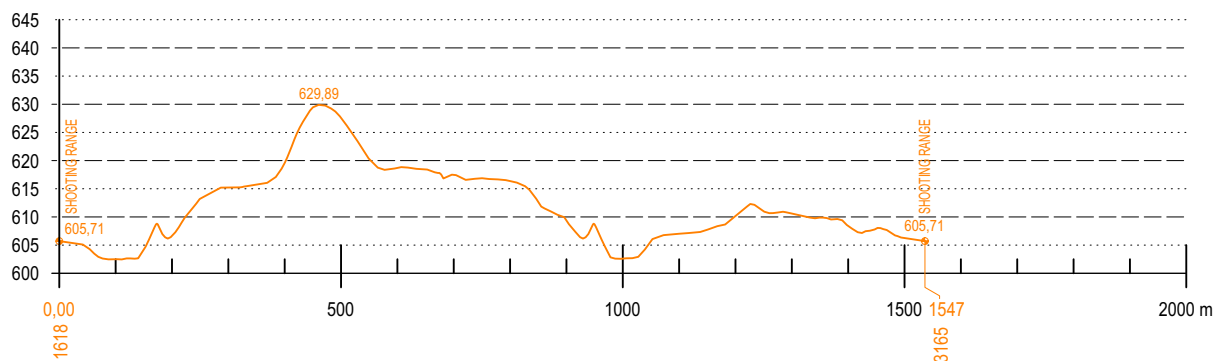

1.5 km LOOP SITUATION

Scale 1 : 5000

1.5 km LOOP PROFILE

SPECIFICATION

7,5 km	
First Loop	1618 m
Middle Loop	1547 m
Finish Loop	1130 m
Competition distance	7389 m
Highest Point	630 m
Lowest Point	602 m
Maximum Climb	24 m
Total Climb (loop)	45 m
Total Climb (distance)	225 m

BIATHLON STADIUM OSRBLIE

Map 1,5 km loop with profiles and specification

2.0 km LOOP SITUATION

Scale 1 : 5000

2.0 km LOOP PROFILE

SPECIFICATION

6 km / 10 km	
First Loop	2155 m
Middle Loop	2084 m
Finish Loop	1692 m
Competition distance	10 099 m
Highest Point	630 m
Lowest Point	602 m
Maximum Climb	24 m
Total Climb (loop)	61 m
Total Climb (distance)	305 m

BIATHLON STADIUM OSRBLIE

Map 2 km loop with profiles and specification

2.5 km LOOP PROFILE

SPECIFICATION

7,5 km / 12,5 km	
First Loop	2706 m
Middle Loop	2635 m
Finish Loop	2243 m
Competition distance	12 854 m
Highest Point	638 m
Lowest Point	602 m
Maximum Climb	24 m
Total Climb (loop)	89 m
Total Climb (distance)	445 m

BIATHLON STADIUM OSRBLIE

Map 3,0 km loop with profiles and specification

3.3 km LOOP SITUATION

Scale 1 : 5000

3.3 km LOOP PROFILE

SPECIFICATION

10 km	
First Loop	3649 m
Middle Loop	3608 m
Finish Loop	3216 m
Competition distance	10 473m
Highest Point	649 m
Lowest Point	602 m
Maximum Climb	24 m
Total Climb (loop)	126 m
Total Climb (distance)	378 m