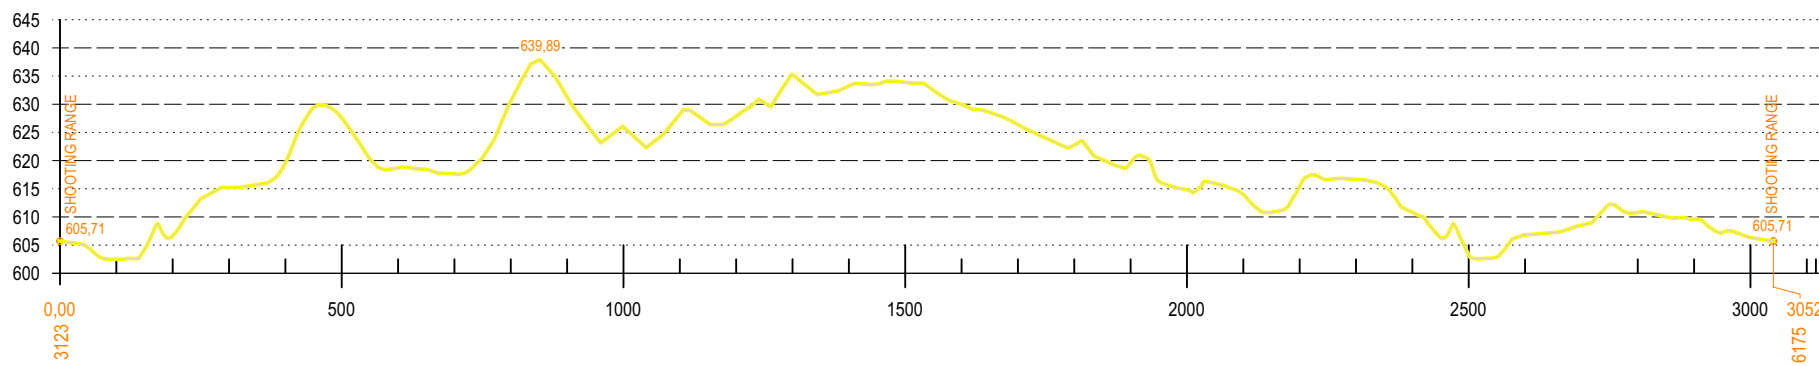

BIATHLON STADIUM OSRBLIE

Map 1,5 km loop with profiles and specification

2.0 km LOOP SITUATION

Scale 1 : 5000

2.0 km LOOP PROFILE

SPECIFICATION

6 km / 10 km	
First Loop	2155 m
Middle Loop	2084 m
Finish Loop	1692 m
Competition distance	10 099 m
Highest Point	630 m
Lowest Point	602 m
Maximum Climb	24 m
Total Climb (loop)	61 m
Total Climb (distance)	305 m

BIATHLON STADIUM OSRBLIE

Map 2 km loop with profiles and specification

2.5 km LOOP PROFILE

SPECIFICATION

7,5 km / 12,5 km	
First Loop	2706 m
Middle Loop	2635 m
Finish Loop	2243 m
Competition distance	12 854 m
Highest Point	638 m
Lowest Point	602 m
Maximum Climb	24 m
Total Climb (loop)	89 m
Total Climb (distance)	445 m

BIATHLON STADIUM OSRBLIE

Map 2,5 km loop with profiles and specification

3.0 km LOOP PROFILE

SPECIFICATION

15 km	
First Loop	3123 m
Middle Loop	3052 m
Finish Loop	2661 m
Competition distance	14 940 m
Highest Point	638 m
Lowest Point	602 m
Maximum Climb	24 m
Total Climb (loop)	96 m
Total Climb (distance)	480 m

BIATHLON STADIUM OSRBLIE

Map 3,0 km loop with profiles and specification

3.3 km LOOP SITUATION

Scale 1 : 5000

3.3 km LOOP PROFILE

SPECIFICATION

10 km	
First Loop	3649 m
Middle Loop	3608 m
Finish Loop	3216 m
Competition distance	10 473m
Highest Point	649 m
Lowest Point	602 m
Maximum Climb	24 m
Total Climb (loop)	126 m
Total Climb (distance)	378 m