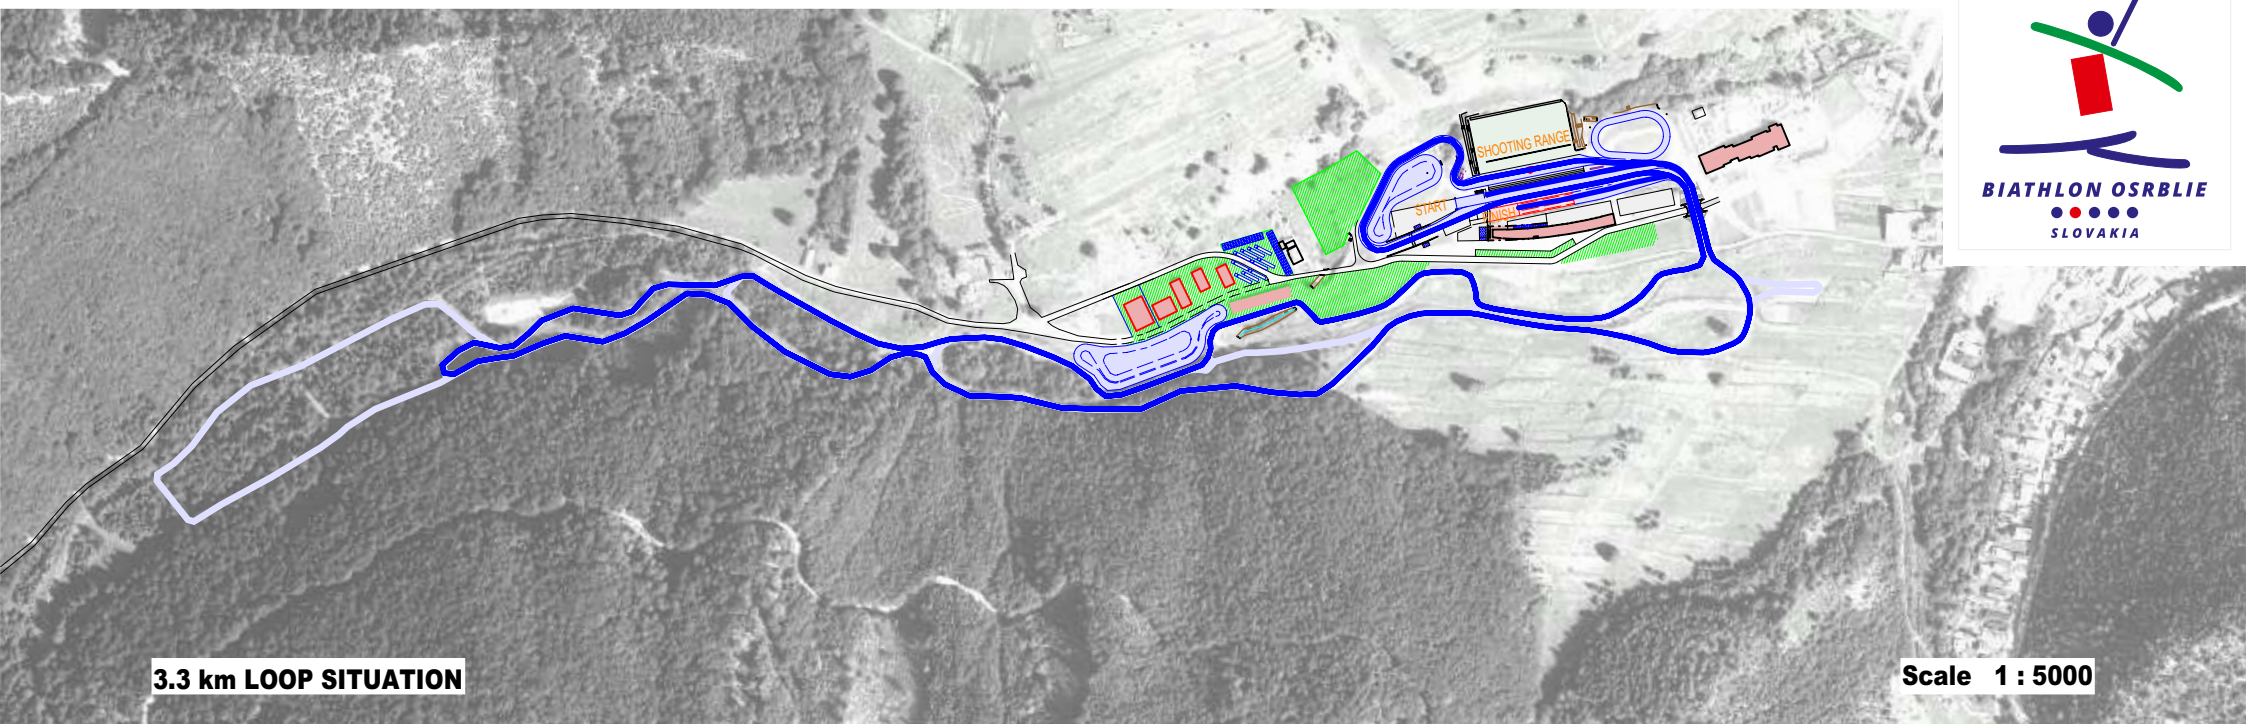

BIATHLON STADIUM OSRBLIE

Map 2 km loop with profiles and specification

2.5 km LOOP PROFILE

SPECIFICATION

7,5 km / 12,5 km	
First Loop	2706 m
Middle Loop	2635 m
Finish Loop	2243 m
Competition distance	12 854 m
Highest Point	638 m
Lowest Point	602 m
Maximum Climb	24 m
Total Climb (loop)	89 m
Total Climb (distance)	445 m

BIATHLON STADIUM OSRBLIE

Map 2,5 km loop with profiles and specification

3.0 km LOOP PROFILE

SPECIFICATION

15 km	
First Loop	3123 m
Middle Loop	3052 m
Finish Loop	2661 m
Competition distance	14 940 m
Highest Point	638 m
Lowest Point	602 m
Maximum Climb	24 m
Total Climb (loop)	96 m
Total Climb (distance)	480 m

BIATHLON STADIUM OSRBLIE

Map 3,0 km loop with profiles and specification

3.3 km LOOP SITUATION

Scale 1 : 5000

3.3 km LOOP PROFILE

SPECIFICATION

10 km	
First Loop	3649 m
Middle Loop	3608 m
Finish Loop	3216 m
Competition distance	10 473m
Highest Point	649 m
Lowest Point	602 m
Maximum Climb	24 m
Total Climb (loop)	126 m
Total Climb (distance)	378 m

BIATHLON STADIUM OSRBLIE

Map 3,3 km loop with profiles and specification