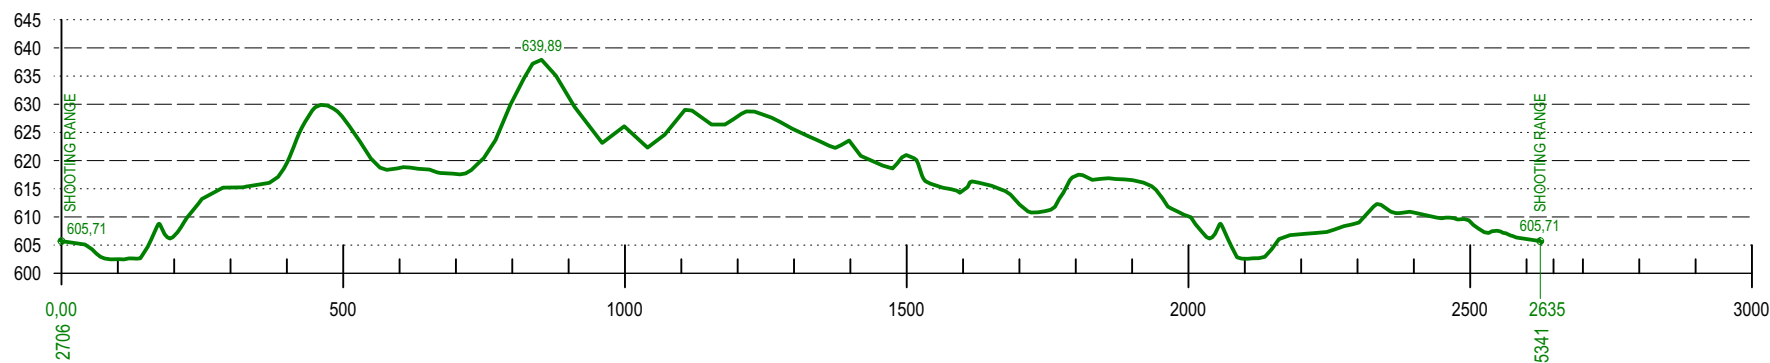

BIATHLON STADIUM OSRBLIE

Map 1,5 km loop with profiles and specification

2.0 km LOOP SITUATION

Scale 1 : 5000

2.0 km LOOP PROFILE

SPECIFICATION

6 km / 10 km	
First Loop	2155 m
Middle Loop	2084 m
Finish Loop	1692 m
Competition distance	10 099 m
Highest Point	630 m
Lowest Point	602 m
Maximum Climb	24 m
Total Climb (loop)	61 m
Total Climb (distance)	305 m

BIATHLON STADIUM OSRBLIE

Map 2 km loop with profiles and specification

2.5 km LOOP PROFILE

SPECIFICATION

7,5 km / 12,5 km	
First Loop	2706 m
Middle Loop	2635 m
Finish Loop	2243 m
Competition distance	12 854 m
Highest Point	638 m
Lowest Point	602 m
Maximum Climb	24 m
Total Climb (loop)	89 m
Total Climb (distance)	445 m

BIATHLON STADIUM OSRBLIE

Map 2,5 km loop with profiles and specification

3.0 km LOOP PROFILE

SPECIFICATION

15 km	
First Loop	3123 m
Middle Loop	3052 m
Finish Loop	2661 m
Competition distance	14 940 m
Highest Point	638 m
Lowest Point	602 m
Maximum Climb	24 m
Total Climb (loop)	96 m
Total Climb (distance)	480 m

BIATHLON STADIUM OSRBLIE

Map 3,0 km loop with profiles and specification

3.3 km LOOP SITUATION

Scale 1 : 5000

3.3 km LOOP PROFILE

SPECIFICATION

10 km	
First Loop	3649 m
Middle Loop	3608 m
Finish Loop	3216 m
Competition distance	10 473m
Highest Point	649 m
Lowest Point	602 m
Maximum Climb	24 m
Total Climb (loop)	126 m
Total Climb (distance)	378 m