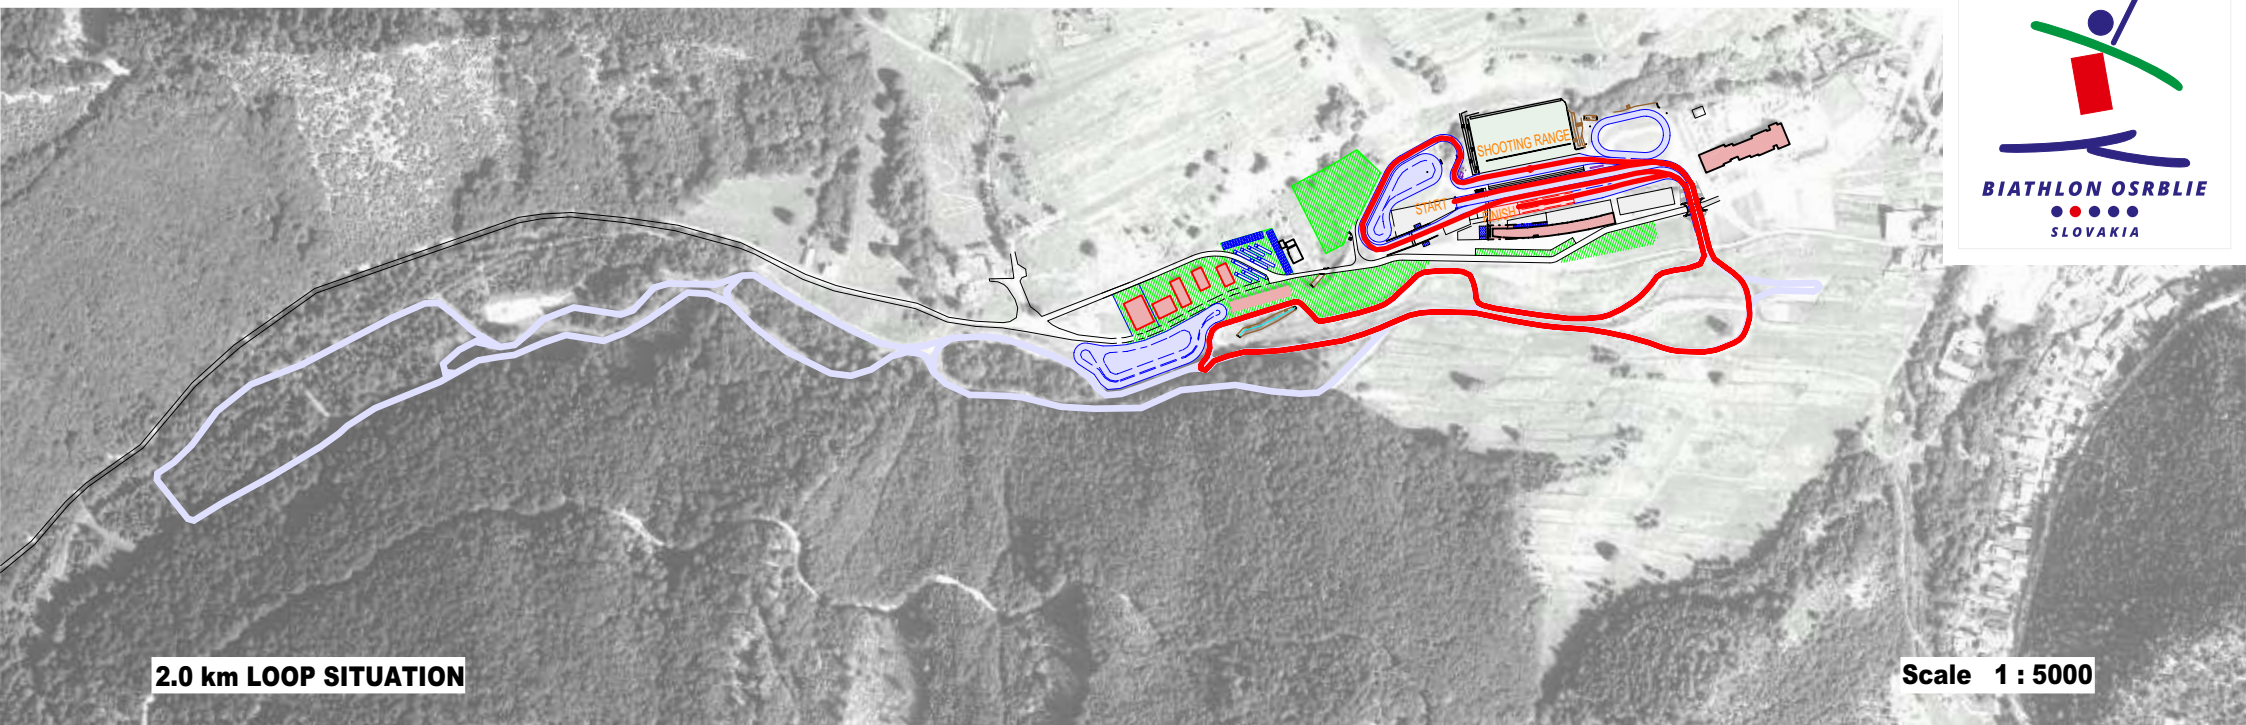

1.5 km LOOP SITUATION

Scale 1 : 5000

1.5 km LOOP PROFILE

SPECIFICATION

7,5 km	
First Loop	1618 m
Middle Loop	1547 m
Finish Loop	1130 m
Competition distance	7389 m
Highest Point	630 m
Lowest Point	602 m
Maximum Climb	24 m
Total Climb (loop)	45 m
Total Climb (distance)	225 m

BIATHLON STADIUM OSRBLIE

Map 1,5 km loop with profiles and specification

2.0 km LOOP SITUATION

Scale 1 : 5000

2.0 km LOOP PROFILE

SPECIFICATION

6 km / 10 km	
First Loop	2155 m
Middle Loop	2084 m
Finish Loop	1692 m
Competition distance	10 099 m
Highest Point	630 m
Lowest Point	602 m
Maximum Climb	24 m
Total Climb (loop)	61 m
Total Climb (distance)	305 m

BIATHLON STADIUM OSRBLIE

Map 2 km loop with profiles and specification

2.5 km LOOP PROFILE

SPECIFICATION

7,5 km / 12,5 km	
First Loop	2706 m
Middle Loop	2635 m
Finish Loop	2243 m
Competition distance	12 854 m
Highest Point	638 m
Lowest Point	602 m
Maximum Climb	24 m
Total Climb (loop)	89 m
Total Climb (distance)	445 m

BIATHLON STADIUM OSRBLIE

Map 3,0 km loop with profiles and specification

3.3 km LOOP SITUATION

Scale 1 : 5000

3.3 km LOOP PROFILE

SPECIFICATION

10 km	
First Loop	3649 m
Middle Loop	3608 m
Finish Loop	3216 m
Competition distance	10 473m
Highest Point	649 m
Lowest Point	602 m
Maximum Climb	24 m
Total Climb (loop)	126 m
Total Climb (distance)	378 m