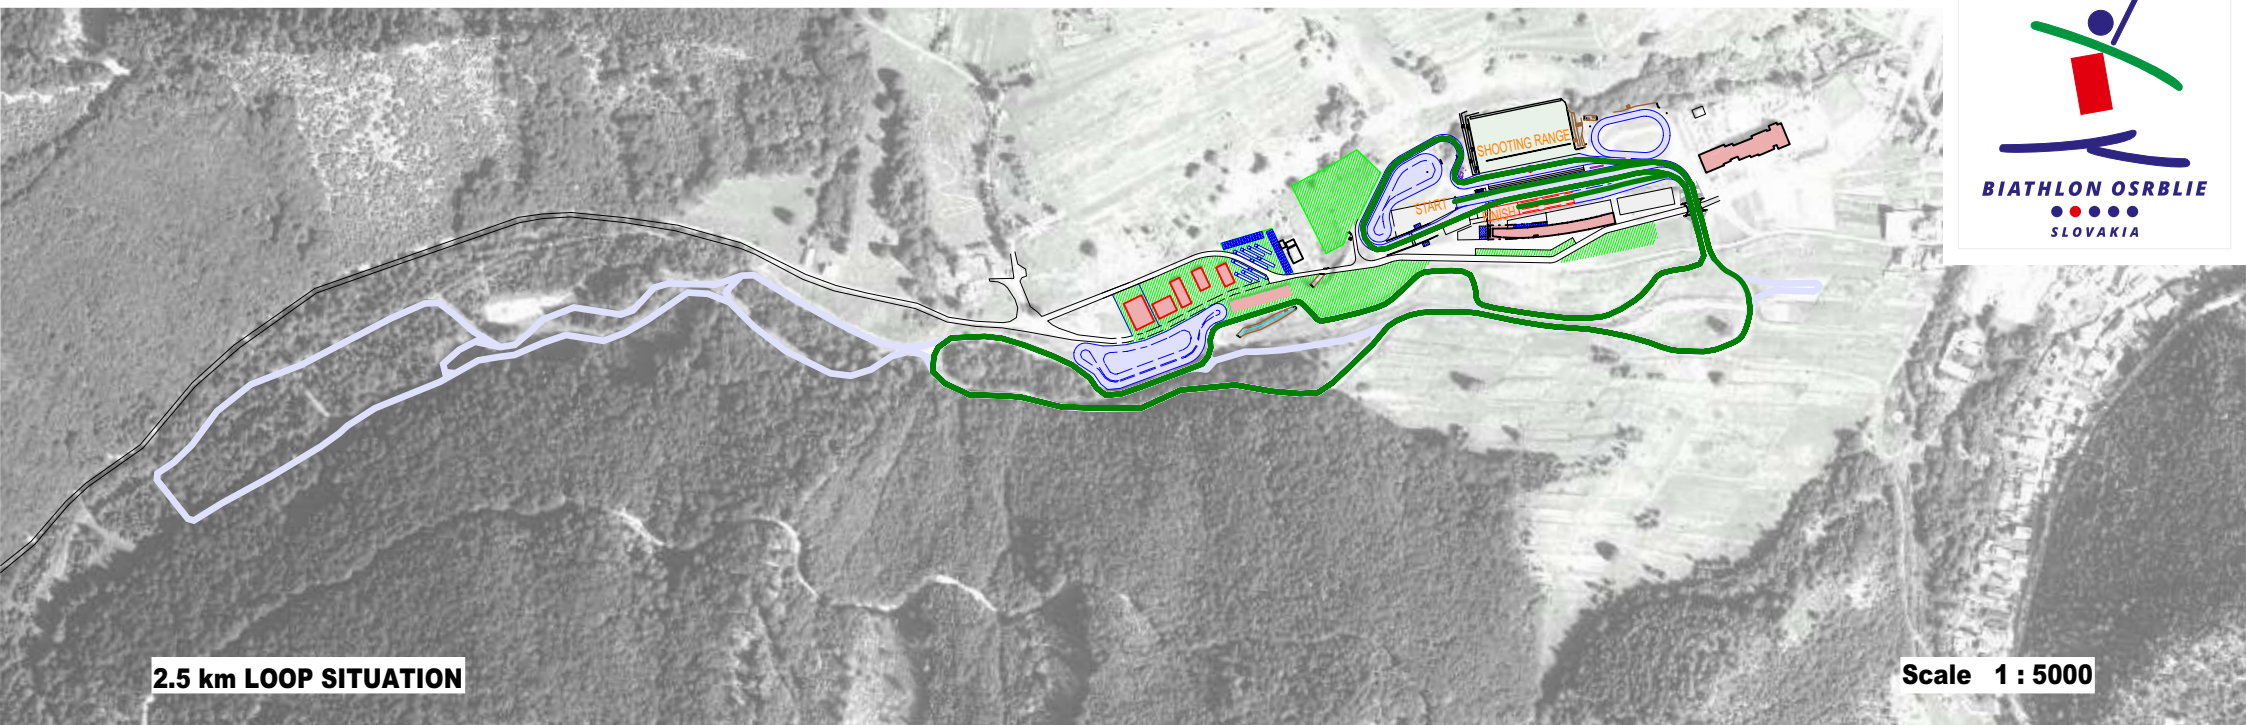

BIATHLON STADIUM OSRBLIE

Map 1,5 km loop with profiles and specification

2.0 km LOOP SITUATION

Scale 1 : 5000

2.0 km LOOP PROFILE

SPECIFICATION

6 km / 10 km	
First Loop	2155 m
Middle Loop	2084 m
Finish Loop	1692 m
Competition distance	10 099 m
Highest Point	630 m
Lowest Point	602 m
Maximum Climb	24 m
Total Climb (loop)	61 m
Total Climb (distance)	305 m

BIATHLON STADIUM OSRBLIE

Map 2 km loop with profiles and specification

2.5 km LOOP PROFILE

SPECIFICATION

7,5 km / 12,5 km	
First Loop	2706 m
Middle Loop	2635 m
Finish Loop	2243 m
Competition distance	12 854 m
Highest Point	638 m
Lowest Point	602 m
Maximum Climb	24 m
Total Climb (loop)	89 m
Total Climb (distance)	445 m

BIATHLON STADIUM OSRBLIE

Map 2,5 km loop with profiles and specification

3.0 km LOOP PROFILE

SPECIFICATION

15 km	
First Loop	3123 m
Middle Loop	3052 m
Finish Loop	2661 m
Competition distance	14 940 m
Highest Point	638 m
Lowest Point	602 m
Maximum Climb	24 m
Total Climb (loop)	96 m
Total Climb (distance)	480 m

BIATHLON STADIUM OSRBLIE

Map 3,0 km loop with profiles and specification

3.3 km LOOP SITUATION

Scale 1 : 5000

3.3 km LOOP PROFILE

SPECIFICATION

10 km	
First Loop	3649 m
Middle Loop	3608 m
Finish Loop	3216 m
Competition distance	10 473m
Highest Point	649 m
Lowest Point	602 m
Maximum Climb	24 m
Total Climb (loop)	126 m
Total Climb (distance)	378 m