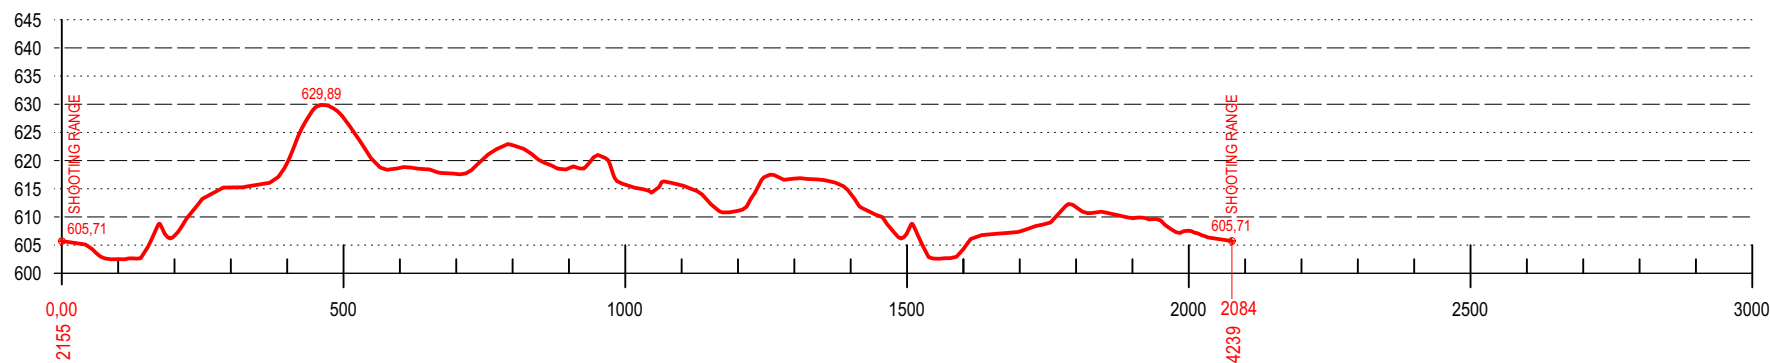

BIATHLON STADIUM OSRBLIE

Map 1,5 km loop with profiles and specification

2.0 km LOOP SITUATION

Scale 1 : 5000

2.0 km LOOP PROFILE

SPECIFICATION

6 km / 10 km	
First Loop	2155 m
Middle Loop	2084 m
Finish Loop	1692 m
Competition distance	10 099 m
Highest Point	630 m
Lowest Point	602 m
Maximum Climb	24 m
Total Climb (loop)	61 m
Total Climb (distance)	305 m

BIATHLON STADIUM OSRBLIE

Map 2 km loop with profiles and specification

2.5 km LOOP PROFILE

SPECIFICATION

7,5 km / 12,5 km	
First Loop	2706 m
Middle Loop	2635 m
Finish Loop	2243 m
Competition distance	12 854 m
Highest Point	638 m
Lowest Point	602 m
Maximum Climb	24 m
Total Climb (loop)	89 m
Total Climb (distance)	445 m

BIATHLON STADIUM OSRBLIE

Map 2,5 km loop with profiles and specification

3.0 km LOOP PROFILE

SPECIFICATION

15 km	
First Loop	3123 m
Middle Loop	3052 m
Finish Loop	2661 m
Competition distance	14 940 m
Highest Point	638 m
Lowest Point	602 m
Maximum Climb	24 m
Total Climb (loop)	96 m
Total Climb (distance)	480 m

BIATHLON STADIUM OSRBLIE

Map 3,0 km loop with profiles and specification

3.3 km LOOP SITUATION

Scale 1 : 5000

3.3 km LOOP PROFILE

SPECIFICATION

10 km	
First Loop	3649 m
Middle Loop	3608 m
Finish Loop	3216 m
Competition distance	10 473m
Highest Point	649 m
Lowest Point	602 m
Maximum Climb	24 m
Total Climb (loop)	126 m
Total Climb (distance)	378 m